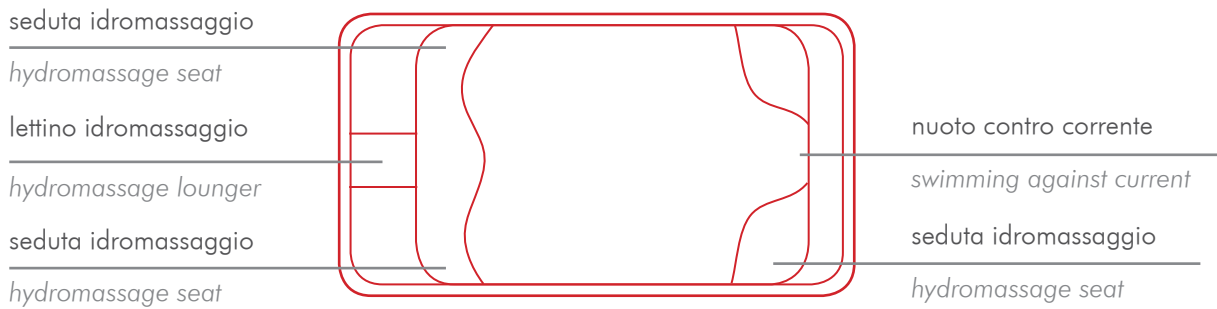

DIMENSIONI / DIMENSIONS

L x P x H

Lunghezza interna: 4,60 m - Larghezza interna: 2.14 m
Lunghezza esterna con vano tecnico: 6.40 m
Altezza: 1,15 m - Volume d'acqua: 6500 litri

Internal length: 4,60 m - Internal width: 2.14 m
Exterior length with dry: 6.40 m
Height: 1.15 m - Volume of water: 6500 liters

Il principio di assemblaggio standardizzato e premontato in fabbrica permette una **INSTALLAZIONE RAPIDA E VELOCE**

The principle of standardized assembly and pre-assembled at the factory makes the **INSTALLATION FAST AND EASY**